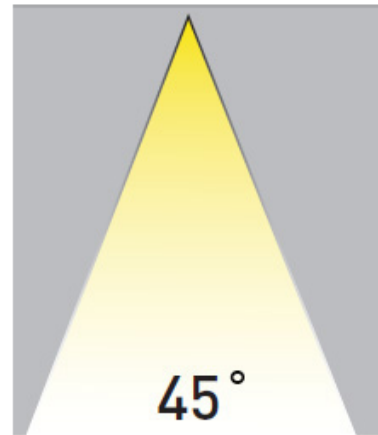

OLODUM ROUND RECESSED

E10I0019-

PROJECT _____
TYPE _____
SPECIFIER _____
QUANTITY _____
DATE _____

Emax/Emin	180°	
	90°	0 m
		2 m
78 / 22	Area: NAN x NAN	4 m
20 / 8	Area: NAN x NAN	6 m
9 / 4	Area: NAN x NAN	8 m
5 / 3	Area: NAN x NAN	10 m
4 / 2	Area: NAN x NAN	12 m
3 / 2	Area: NAN x NAN	0°
	CO-C180: 154° + 154°	CO-C270: 153° + 153°

E